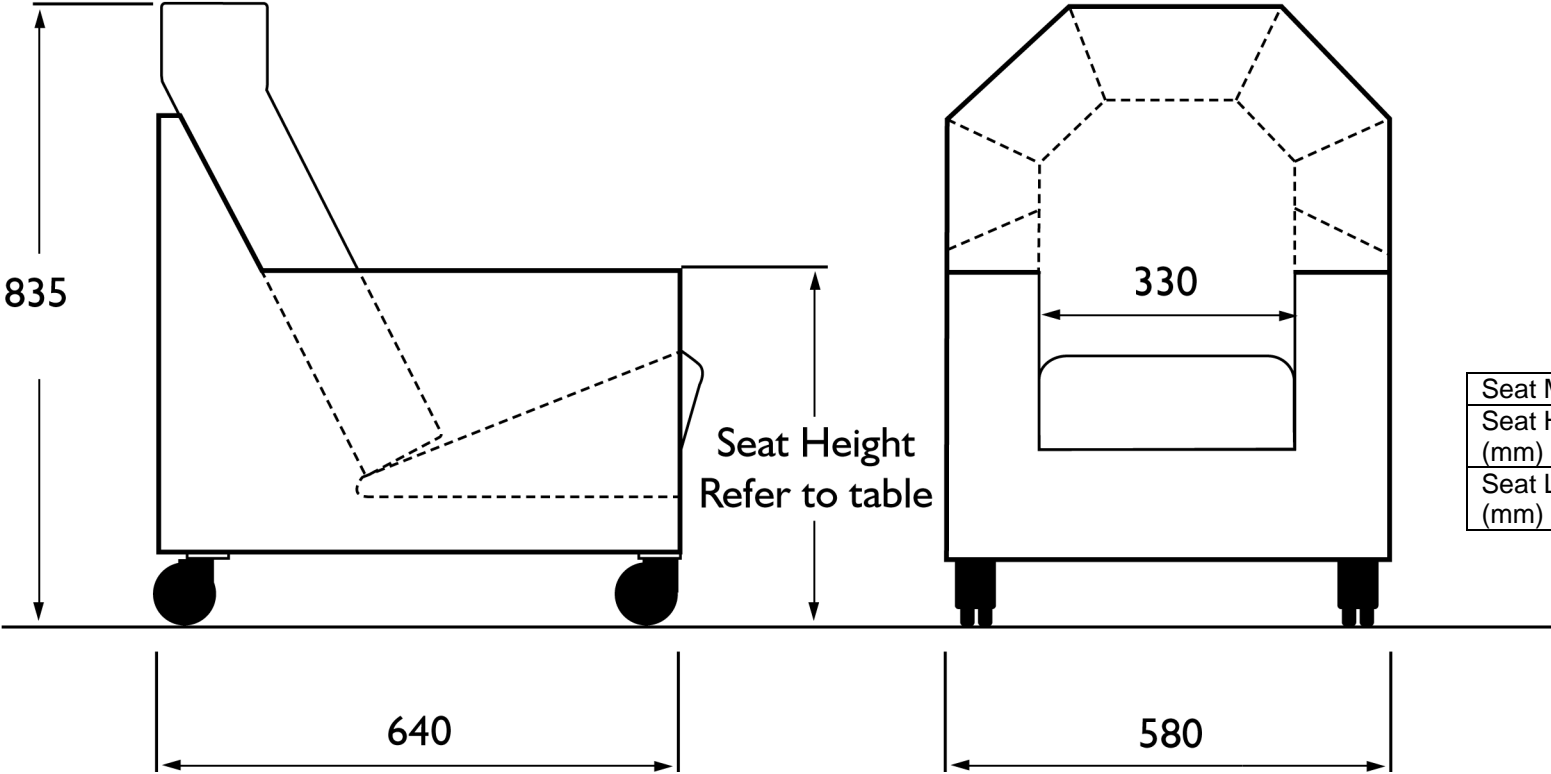

Sovereign Child Specification

Dimensions in mm

Seat Module	15°S	20°L	25°L
Seat Height (mm)	280	345	375
Seat Length (mm)	360	410	440