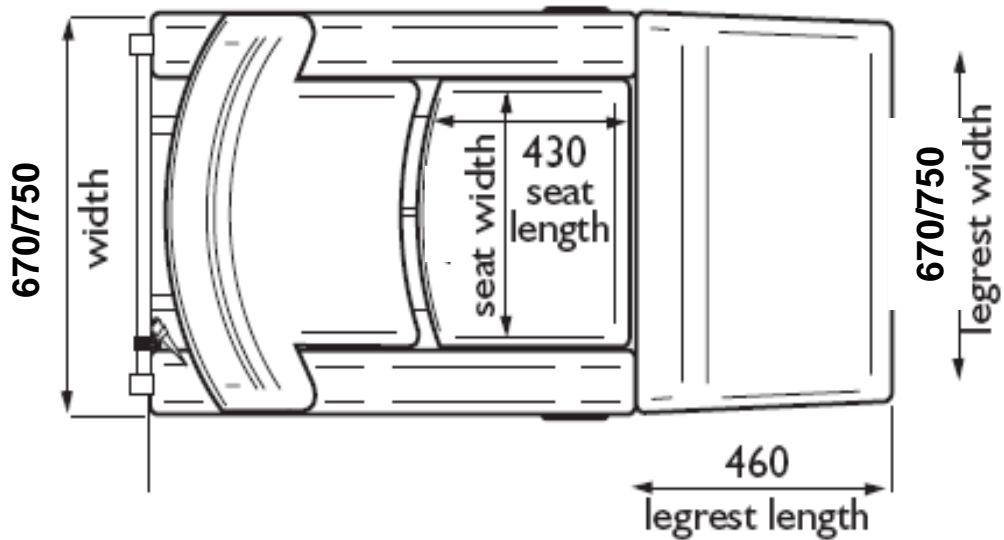

Omega

Weight limit = 23 1/2 st/150kg

Back recline = 32° to 57°
(measured from the vertical)

Seat height = 485mm

Seat ramp = 20° to 35°
(15° total movement)

Back height = 800 or 740mm

Dimensions in mm

Range	Seat Width	Overall Width
Omega 380	380mm	670mm
Omega 430	430mm	670mm
Omega 510	510mm	750mm nb: with arms removed 680mm