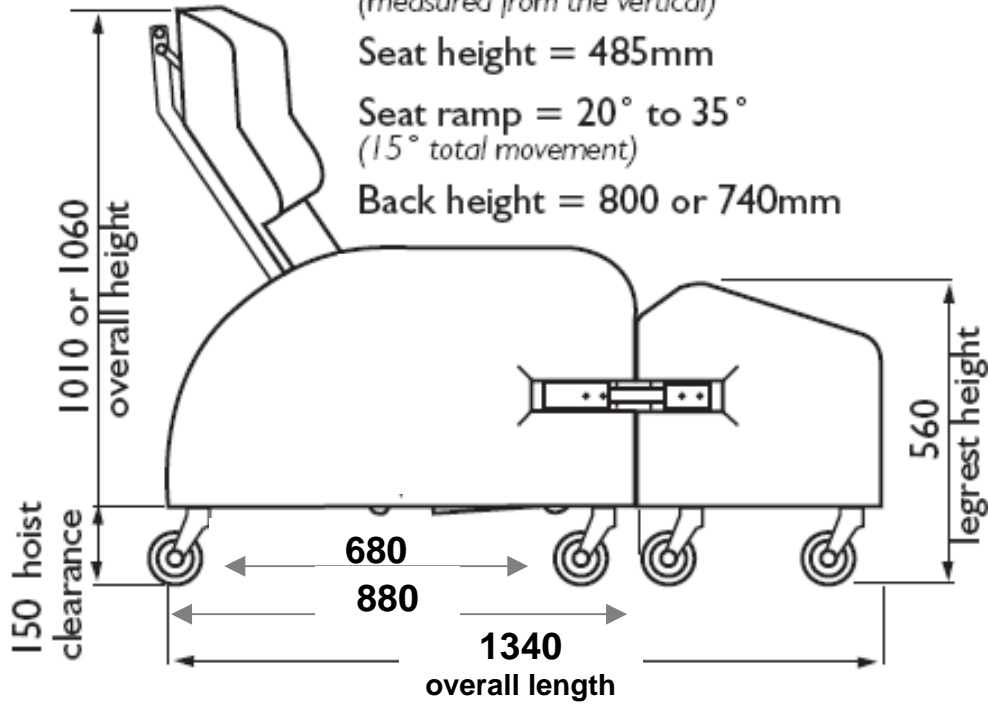

Omega

Weight limit = 23 1/2 st/150kg

Back recline = 32° to 57°
(measured from the vertical)

Seat height = 485mm

Seat ramp = 20° to 35°
(15° total movement)

Back height = 800 or 740mm

Dimensions in mm

Range	Seat Width	Overall Width
Omega 380	380mm	670mm
Omega 430	430mm	670mm
Omega 510	510mm	750mm nb: with arms removed 680mm