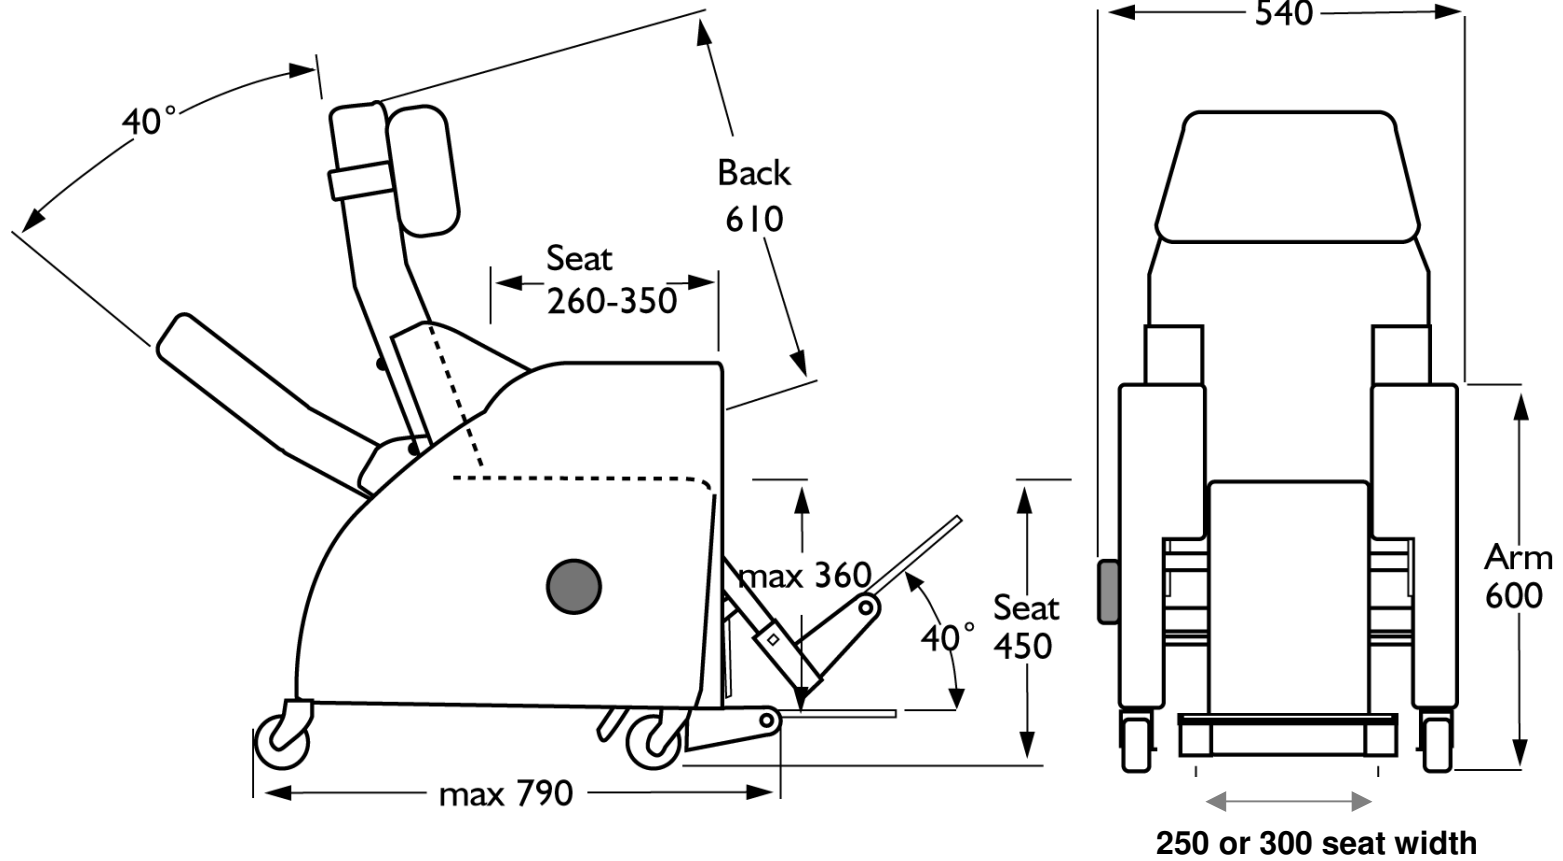

Mini Ultima

Seat heights are taken with the seat set at 0° tilt (horizontal).

Dimensions in mm