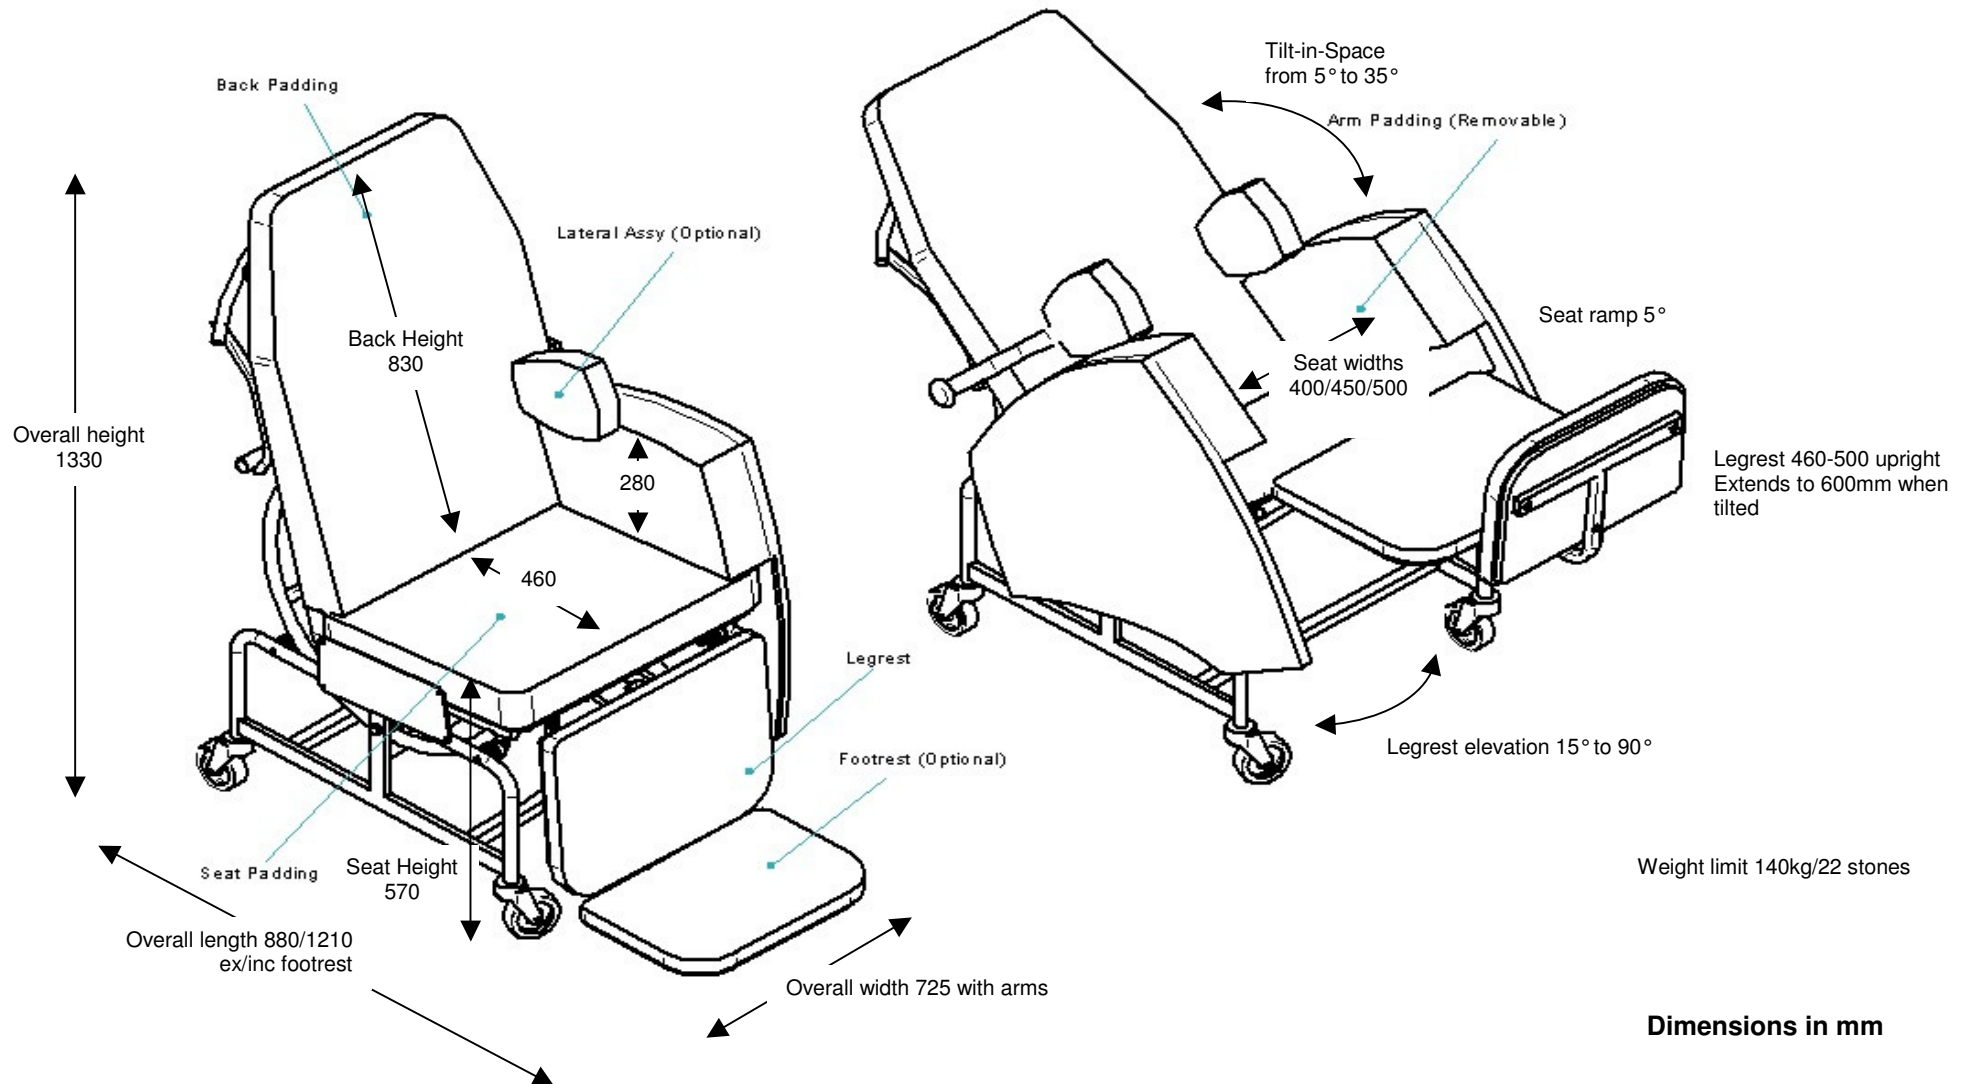

# The Florian

Weight limit 140kg/22 stones

**Dimensions in mm**